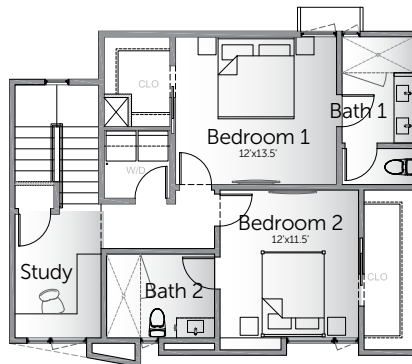

First Floor : 165 Sq. Ft. Living  
656 Sq. Ft. Garage

Second Floor : 703 Sq. Ft. Living

Second Floor : 816 Sq. Ft. Living

**Alto** - Living Area : 1,684 Sq. Ft.  
2 Car Garage/3 Levels