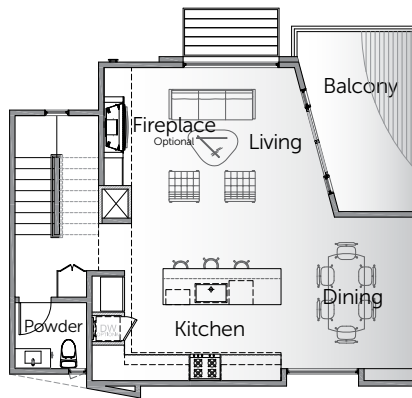

First Floor : 165 Sq. Ft. Living  
656 Sq. Ft. Garage

Second Floor : 703 Sq. Ft. Living

Second Floor : 816 Sq. Ft. Living

**Alto** - Living Area : 1,684 Sq. Ft.  
2 Car Garage/3 Levels