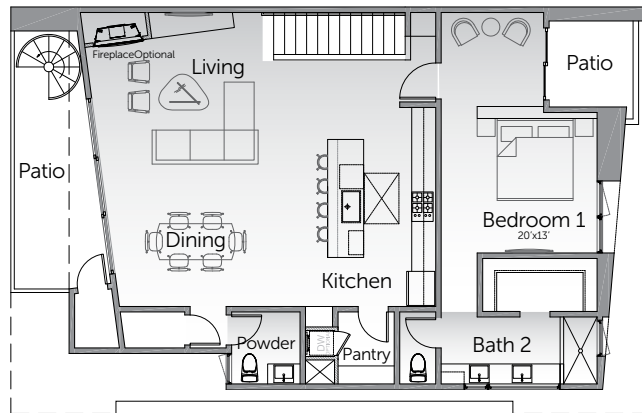

First Floor : 822 Sq. Ft. Living
542 Sq. Ft. Garage

Second Floor : 1296 Sq. Ft. Living
(Patis Not Included)

Roof Plan

Vista - Living Area : 2,118 Sq. Ft.
2 Car Garage/2 Levels