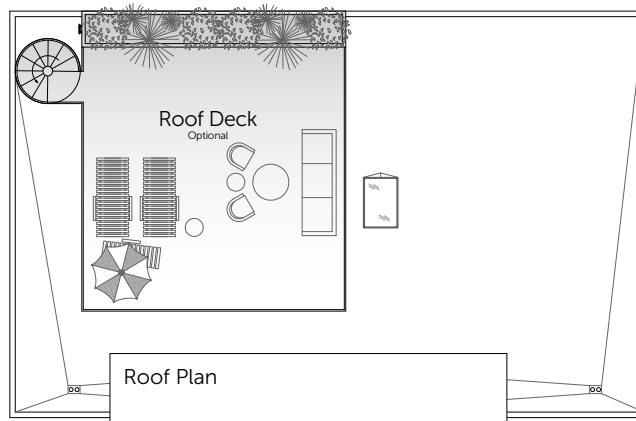

First Floor : 822 Sq. Ft. Living
542 Sq. Ft. Garage

Second Floor : 1296 Sq. Ft. Living
(Patis Not Included)

Roof Plan

Vista - Living Area : 2,118 Sq. Ft.
2 Car Garage/2 Levels