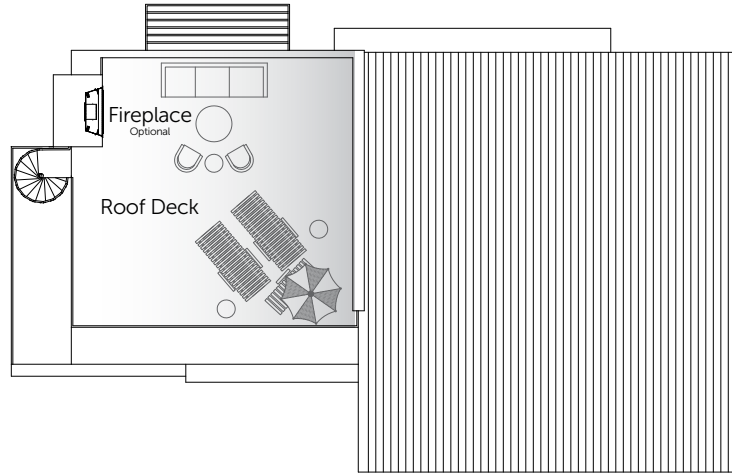

First Floor : 890 Sq. Ft. Living Standard

Second Floor : 1,424 Sq. Ft. Living Standard

Casona Standard - Living Area : 2,314 Sq. Ft.
2 Car Garage/2 Levels

First Floor : 890 Sq. Ft. Living
Granny Option

Second Floor : 1,424 Sq. Ft. Living
Additional Bedroom Option

Casona Option - Living Area : 2,314 Sq. Ft.
2 Car Garage/2 Levels

Casona Roof Plan