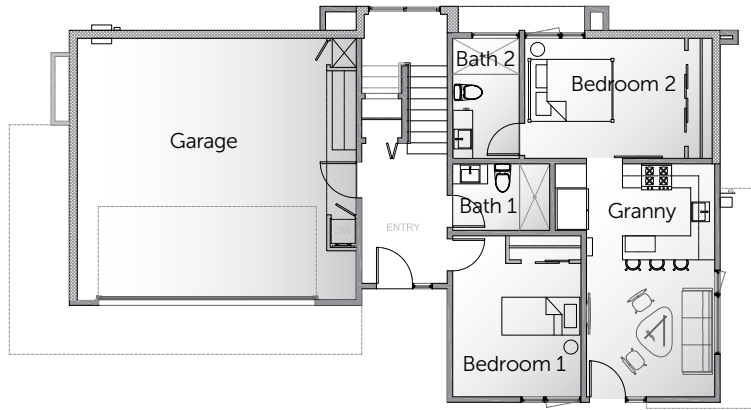

First Floor : 890 Sq. Ft. Living Standard

Second Floor : 1,424 Sq. Ft. Living Standard

Casona Standard - Living Area : 2,314 Sq. Ft.
2 Car Garage/2 Levels

First Floor : 890 Sq. Ft. Living
Granny Option

Second Floor : 1,424 Sq. Ft. Living
Additional Bedroom Option

Casona Option - Living Area : 2,314 Sq. Ft.
2 Car Garage/2 Levels

Casona Roof Plan