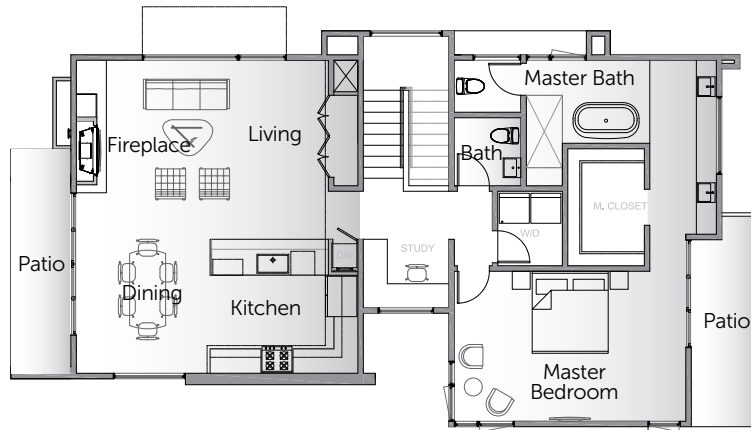

First Floor : 890 Sq. Ft. Living Standard

Second Floor : 1,424 Sq. Ft. Living Standard

Casona Standard - Living Area : 2,314 Sq. Ft.
2 Car Garage/2 Levels

First Floor : 890 Sq. Ft. Living
Granny Option

Second Floor : 1,424 Sq. Ft. Living
Additional Bedroom Option

Casona Option - Living Area : 2,314 Sq. Ft.
2 Car Garage/2 Levels

Casona Roof Plan