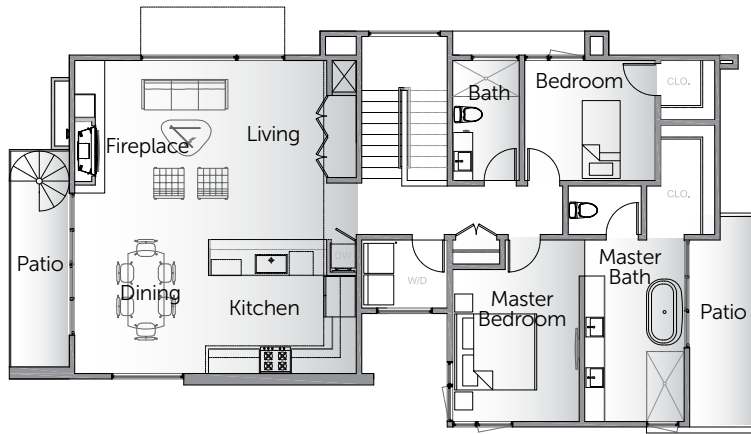

First Floor : 890 Sq. Ft. Living Standard

Second Floor : 1,424 Sq. Ft. Living Standard

Casona Standard - Living Area : 2,314 Sq. Ft.
2 Car Garage/2 Levels

First Floor : 890 Sq. Ft. Living
Granny Option

Second Floor : 1,424 Sq. Ft. Living
Additional Bedroom Option

Casona Option - Living Area : 2,314 Sq. Ft.
2 Car Garage/2 Levels

Casona Roof Plan