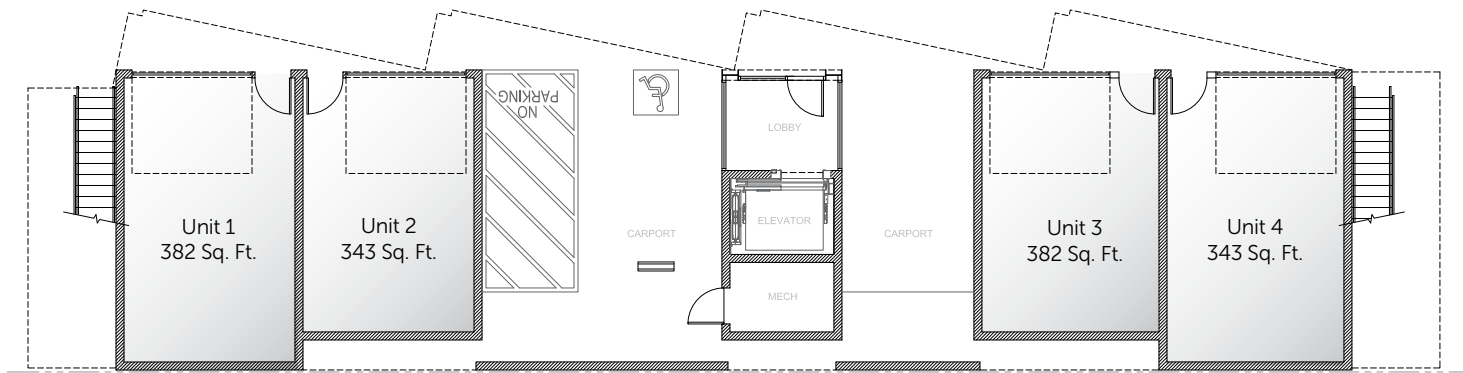

Plan A : 1,240 Sq. Ft. - Living  
188 Sq. Ft. - Patios

LiveWork A - Living Area : 1,240 Sq. Ft.  
1 Car Garage/1 Level

Plan A : 1,240 Sq. Ft. - Living  
188 Sq. Ft. - Patios

LiveWork A - Living Area : 1,240 Sq. Ft.  
1 Car Garage/1 Level